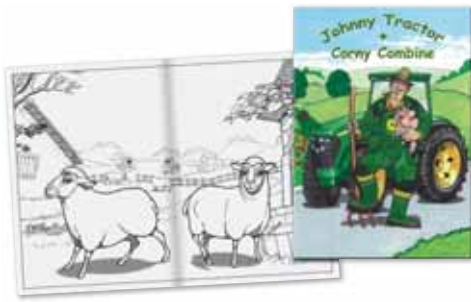

1

2

3

4

5

6

9 N

7

8

10

11

1 Painting Book Shows Corny Combine and Johnny Tractor during the daytime.
Size: 20 pages, DIN A4. **MCH000113800**

2 Playing Cards Expandable to Bridge, Canasta and Rummy card game. Includes 54 cards. **MCH000106300**

3 PC Game Drive Green John Deere simulator DRIVE GREEN agricultural machines PC game, with highclass detailed 3D-models with moveable parts and real engine noises, Pentium III processor with 1GHz, Windows2000/XP/VISTA 128 MB RAM, 32 MB, 3D graphics card. Currently only available in English and German. English **MCH000115001**
German **MCH000115000**

4 Photo Frame 2D PVC photo frame, farm design for children.
Size: 20 x 14.8 cm. **MCH099870000**

5 Money Box Ceramic tractor shape money box. Hand painted with glossy finish.
Size: 10 x 13 x 7 cm. **MCH099861000**

6 Tractor Stress Ball Tractor shape stress ball. John Deere logo printed on the roof.
Colour: green. Size: 9 x 6 x 6 cm. **MCH099862000**

7 Placemats Food safe plastic, dishwasher-safe. Size 30 x 40 cm. **MCH000114900**

8 Metal Case Size: ca. 220 x 170 x 97 mm. **MCH000116400**

9 Bed Linen Printed duvet cover. One pillowcase per set. Material: 100% cotton,
130g/m². Size: 140 x 200 cm
Pillow 50 x 80 cm **MCH099893001**
Pillow 80 x 80 cm **MCH099893002**

10 Window Sunshield Little Tractor design. Suction discs supplied. Sold in packs of 2. **MCH099874000**

11 Sticker Set Two sheets of adhesive labels. Size: 2 x DIN A4. **MCH000116800**