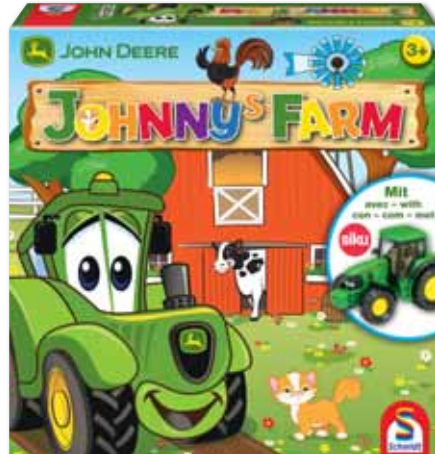

1

2 N

3 N

4 N

5 N

6 N

7 N

8 N

1 Puzzle 'John Deere 8270R'
200 pieces, 43 x 29 cm. Age: 8+.

2 Puzzle '7530 Premium Tractor with 7950i Forage Harvester'
Puzzle in tin box. 200 pieces, 43 x 29 cm. Age: 8+.

3 Puzzle-Box 'John Deere'
Puzzles in tin box. 2 x 60 / 2 x 100 pieces, 36 x 24.3 cm. Age: 5+

4 Puzzle + SIKU Tractor 'Tractor 6630 with sprayer'
40 pieces, 36 x 24.3 cm. Age: 4+.

MCP555260000

MCP555830000

MCP555900000

MCP556250000

5 Puzzle + SIKU Tractor 'Tractor 8345R and forage harvester'
60 pieces, 36 x 24.3 cm. Age: 5+.

6 Puzzle + SIKU Tractor 'Tractor 8270R with twin tyres'
100 pieces, 36 x 24.3 cm. Age: 6+.

7 Puzzle + SIKU Tractor 'Tractor 7530 with slurry tanker'
200 pieces, 43 x 29 cm. Age: 8+.

8 Children's Game 'Johnny's Farm' The animal tractor game for 2-4 players, with an original SIKU tractor. Instructions included in English, French, German, Italian, Spanish and Dutch. Suitable for ages 3+.

MCP556260000

MCP556270000

MCP556280000

MCP404980000